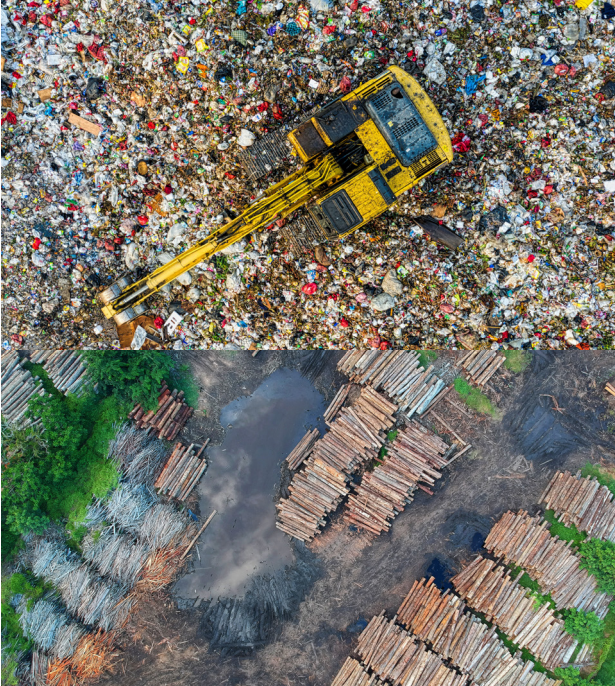

ÉCOLLABO8

ECOLLABO8 PLANKS

RECYCLED PLASTIC
POLYMER DECKING

The most sustainable and durable decking solution made from waste

ECOLLABO8 is an Indonesian-based plastic recycling company established in 2019 with the goal of promoting the value of waste and collaborating with brands to make a positive impact on the environment through innovative technologies. We aim to educate and empower local communities while producing a wide range of recycled products made from plastic waste, including small products, art installations, furniture, and construction materials.

ECOLLABO8 PLANKS

we proudly introduce ECOLLABO8 Planks

Plastic pollution and deforestation are becoming massive threats for our environment. Indonesia, being the second largest plastic polluter in the world reaches 64 million tons of plastic waste contribution per year. Indonesia has also lost almost 10,000,000 hectares of primary forest in the past 20 years from uncontrolled deforestation by logging industry.

MATERIAL SOURCE

Made from low-value plastic waste and recycled aggregate

Cut trees, leading to deforestation and habitat disruption

Wood fiber and virgin plastic

SUSTAINABILITY

Eco-friendly, uses recycled materials

WE RECYCLE
400 KG
OF WASTE
PER HOUR
OF PRODUCTION

WE
SAVE
1 TREE
FROM
BEING
CUT

FOR EVERY 4^{SQM}
OF DECKING PLANKS
PRODUCED

OUR TECHNOLOGY
ALLOWS US TO PROCESS
4 DIFFERENT TYPES
OF PLASTIC WASTE
AT THE SAME TIME