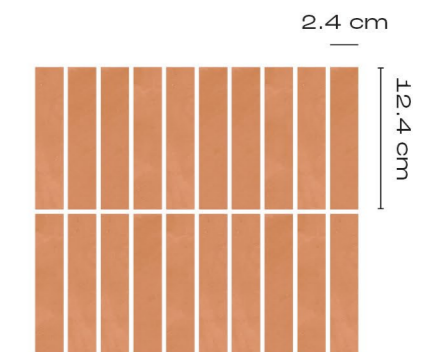

Kitkat

25 cm x 25 cm

Product Code:
SS-KT-18