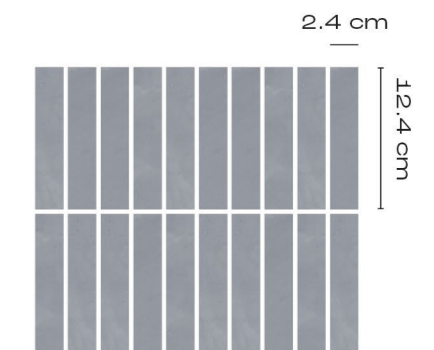

Kitkat

25 cm x 25 cm

Product Code:
CL-KT-33