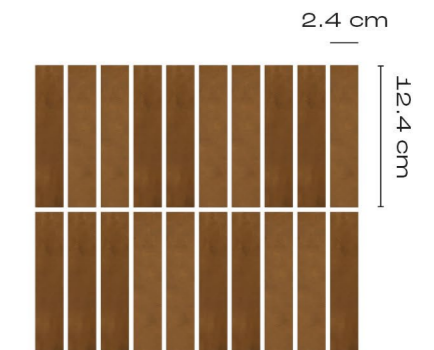

Kitkat

25 cm x 25 cm

Product Code:
SO-KT-24