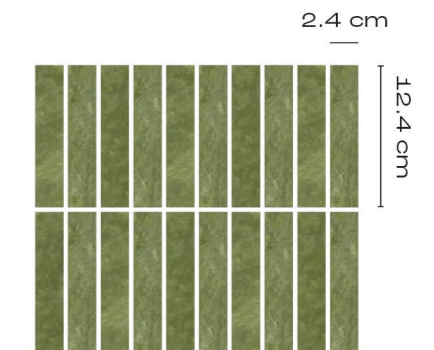

Kitkat

25 cm x 25 cm

Product Code:
FO-KT-03