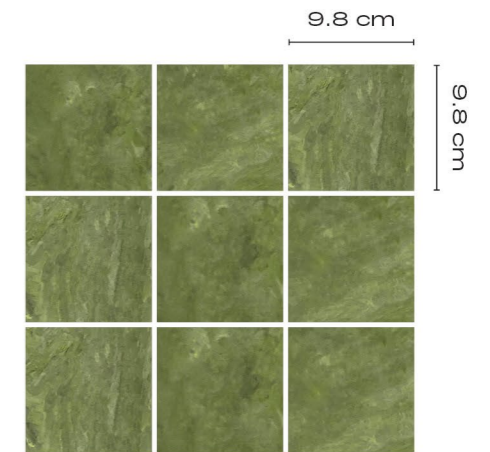

FOREST ECOTILES

MADE FROM 100% RECYCLED PLASTIC

Inspired by the soothing and revitalizing essence of a dense forest. A serene forest with tiles that mirror the interplay of emerald, moss, and bark, inviting the energy into your living space.

Classic

30 cm x 30 cm

Product Code:
FO-CT-01

Subway

25 cm x 7.5 cm

Product Code:
FO-ST-02

Kitkat

25 cm x 25 cm

Product Code:
FO-KT-03