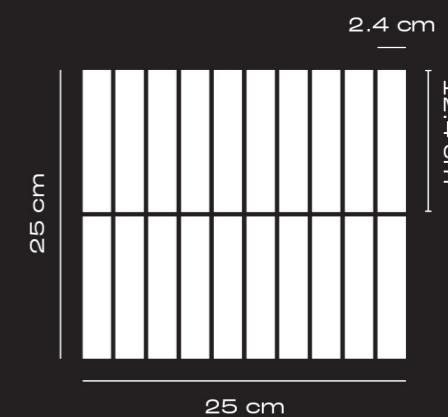

Subway

Kitkat