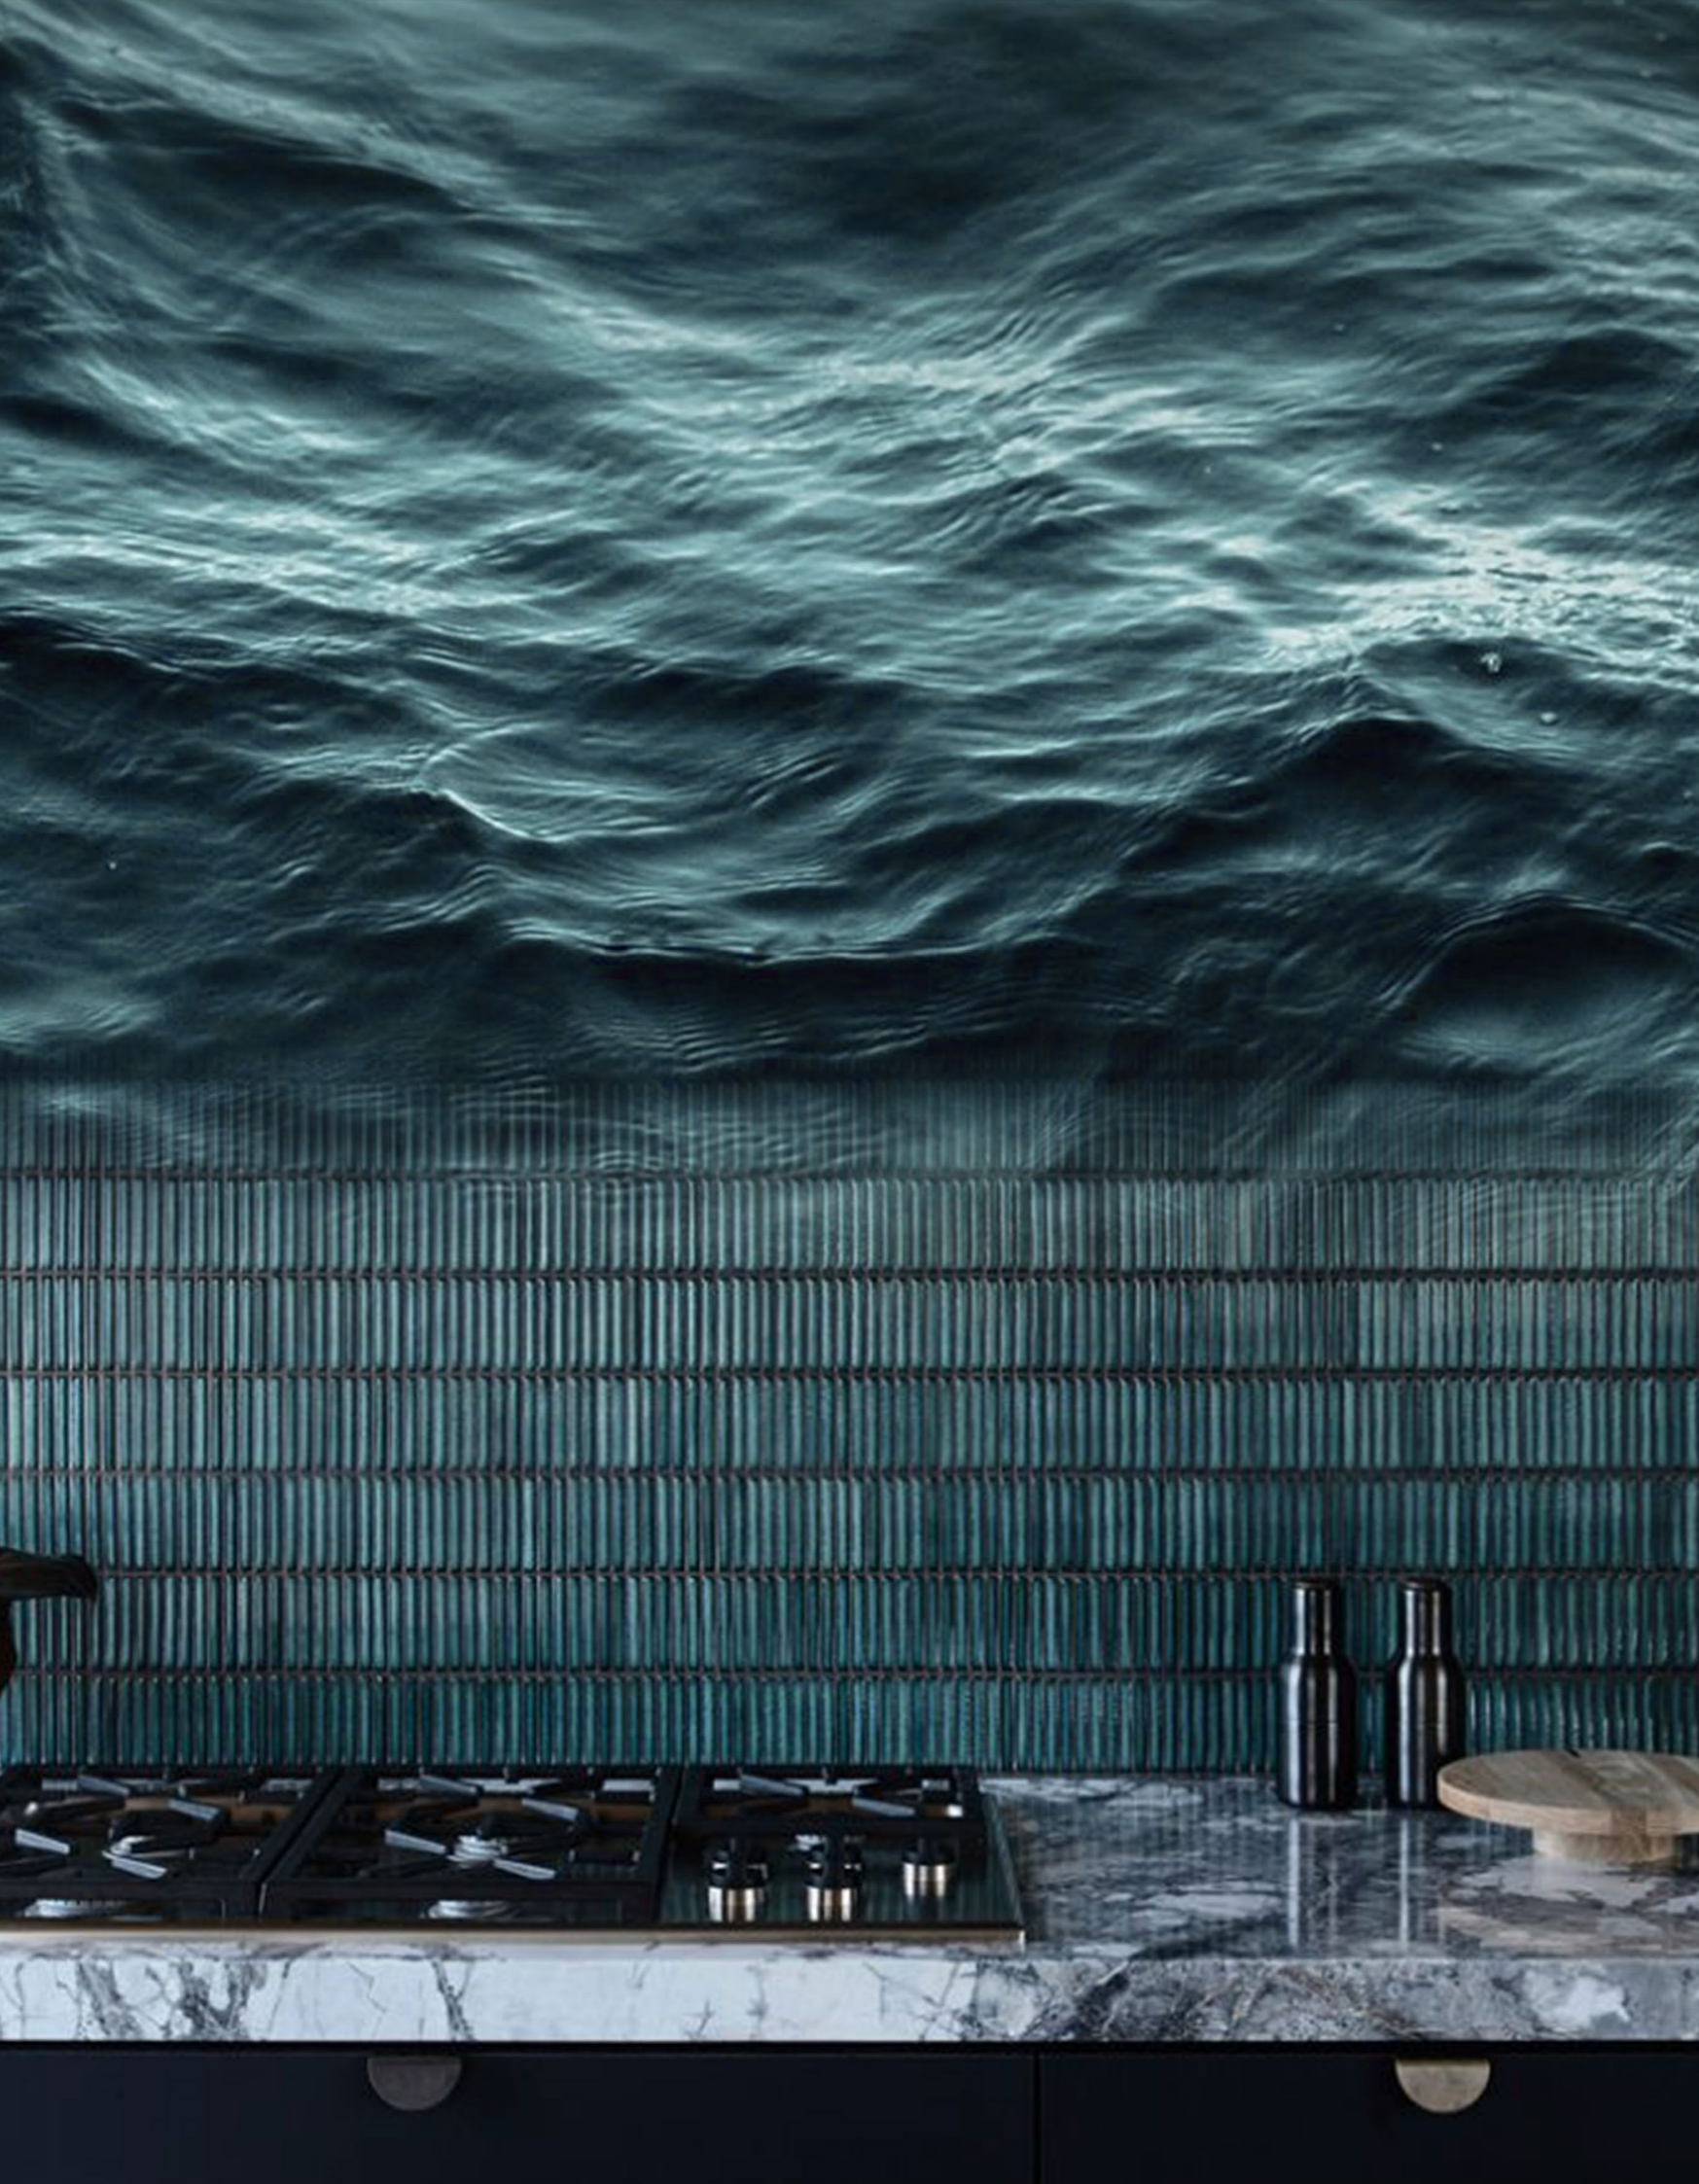

Product Code:
FO-KT-03

OCEAN ECOTILES

MADE FROM 100% RECYCLED PLASTIC

Inspired by the serene blues the ocean. These tiles bring a touch of maritime tranquility to your living space, mirroring the calming influence of coastal retreats.