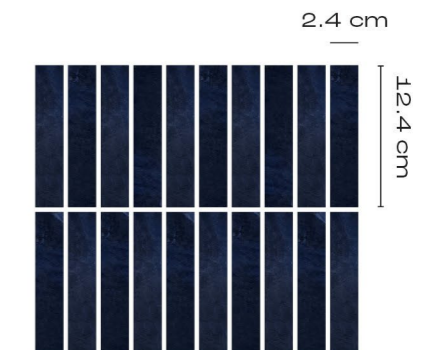

Kitkat

25 cm x 25 cm

Product Code:
NS-KT-09