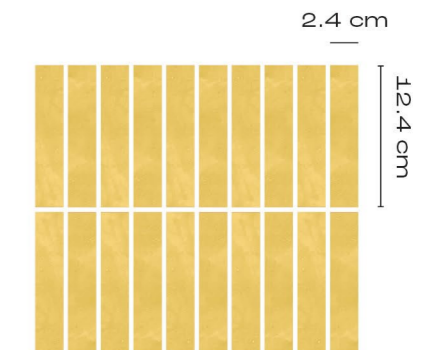

Kitkat

25 cm x 25 cm

Product Code:
SR-KT-15