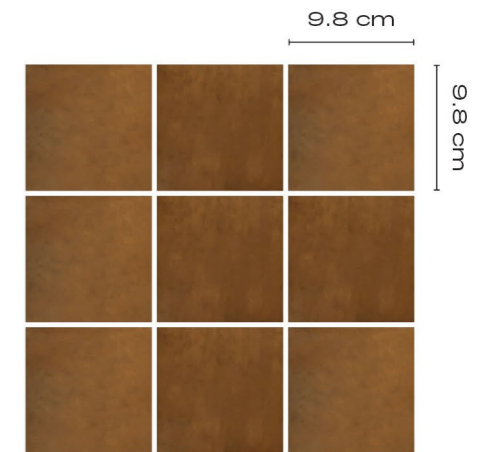

SOIL ECOTILES

MADE FROM 100% RECYCLED PLASTIC

Inspired by the warm, grounding tones of earth, including shades of russet and brown. They bring the nurturing essence of the earth to your living space, fostering a sense of stability and connection.

Classic

30 cm x 30 cm

Product Code:
SO-CT-22

Subway

25 cm x 7.5 cm

Product Code:
SO-ST-23

Kitkat

25 cm x 25 cm

Product Code:
SO-KT-24