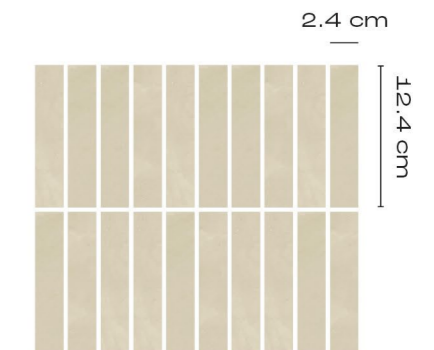

Kitkat

25 cm x 25 cm

Product Code:
SA-KT-27